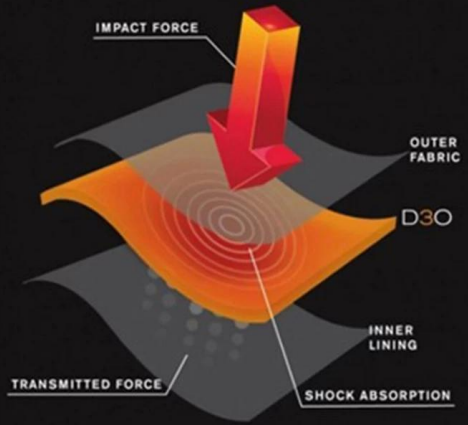

0000 00 0000 00 000000

D30 provides the ultimate in cushioning & flexible impact protection.

0000 0000 00 :

'-Removable □ Washable Allergic Padding 3D Open Mesh □ 0000000 00000 0000 0000 000000. Anti-Insect Net & Cool Max® Padding □ 00 00 0000 acceptable □ □ 00000.

'00000 - 00 0000 00000 0000 00000000.

00000 0000 0000 00000 00 0000 00000. 0000 00 0000 0000 00000 □ 00000 00000. 00 □ 00 00000 0000 00 00 00 00 □ 00000.

Figure 1: A helmet with a large, orange, perforated, star-shaped ventilation insert.

Figure 2: A helmet with a dark brown exterior and orange and black interior padding.

Figure 3: A close-up view of the interior padding of the helmet.

Impact force

Soft and flexible material

Absorbs and dissipates impact energy

Returns to flexible state