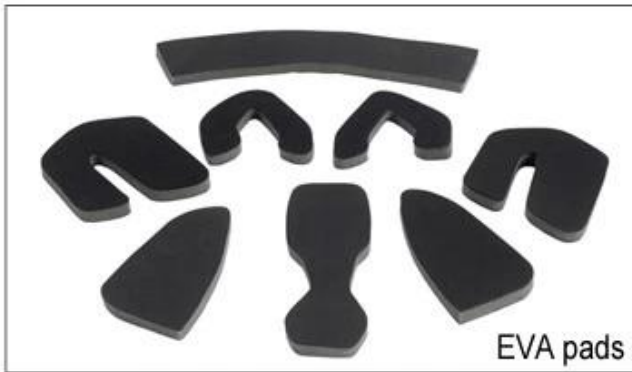

Inner Padding Fabric Options