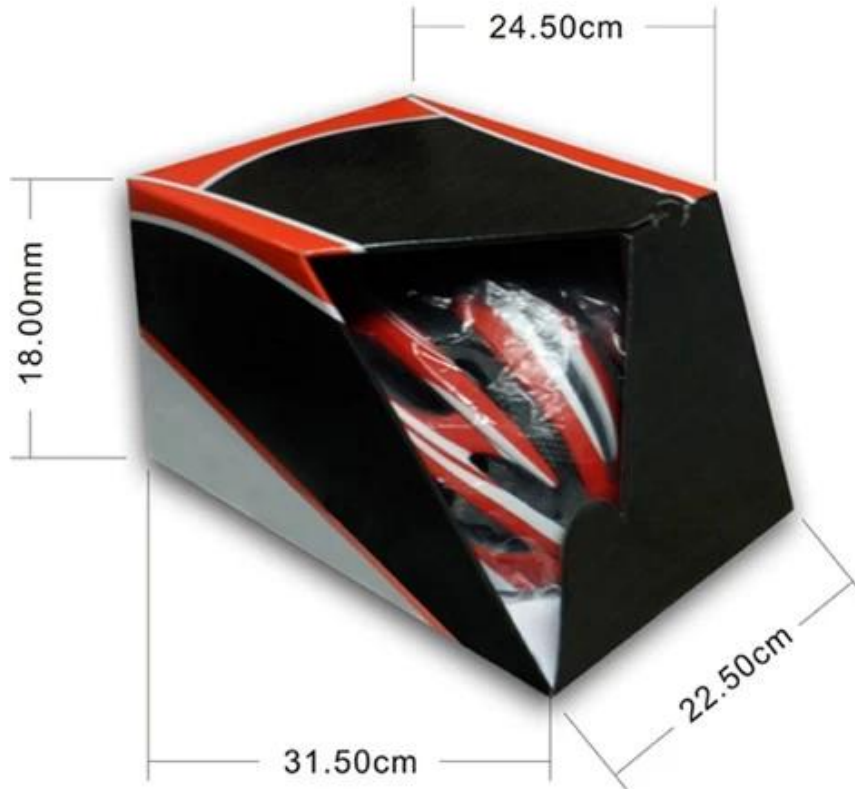

7. 物料: CE EN1078

物料 物料 物料 物料:

物料 物料: PC

物料 物料: 物料 物料 EPS

物料: S/M(54-58cm); M/L(58-62cm)

物料: 220 g

物料: 7

物料: Heading 物料, 物料 物料 物料, 物料 物料 物料 物料 物料 物料 物料 物料.

### Packaging

Quantity: 12 pcs/box

Box Size: 73 X 58 X 35 cm

Weight: 6.50 kg

Contents: 1PCS/PP box with foam, 12 PC

## Packaging

Items per Carton: 12 Pieces/Carton

Package Measurements: 73X58X35 cm

Gross Weight: 6.50 kg

Package Type: 1PCS/PP bag wth color box, 12 PCS PER BROWN CARTON

□□ □□ □□ □□ □□:

**Headform:**

Headform testing is performed using a headform to simulate the impact of a helmet.

**headform:**

The headform is used to test the helmet's ability to absorb and dissipate energy.

**headform:**

The headform is used to test the helmet's ability to absorb and dissipate energy.

**Our In-house Testing Lab:**