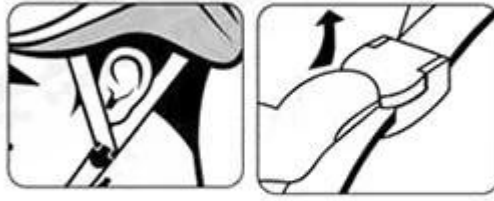

1. Helmet house

2. printing

3. PC blister tooling

4. In-Mold producing process

5. EPS In-mold tool

6. raw EPS material with different density

7. Inner padding Production

8. Packaging

9. finished helmet

STEP1
WEAR IT IN THE PROPER POSITION

STEP2
ADJUSTING THE STRAPS

STEP4
GETTING THE CORRECT
FIT FOR YOUR HELMET

STEP3
ADJUSTING THE CHIN STRAP

HELMETS WITH VISTORS

PAYMENT

- We accept T/T ,Western Union or Paypal before production
- If buyers have any problems about payment , please contact us ASAP