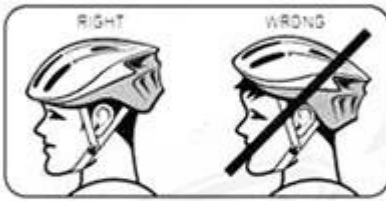

1. Helmet house

2. printing

3. PC blister tooling

4. In-Mold producing process

5. EPS In-mold tool

6. raw EPS material with different density

7. Inner padding Production

8. Packaging

9. finished helmet

STEP1
WEAR IT IN THE PROPER POSITION

STEP2
ADJUSTING THE STRAPS

STEP4
GETTING THE CORRECT
FIT FOR YOUR HELMET

STEP3
ADJUSTING THE CHIN STRAP

HELMETS WITH VISTORS

PAYMENT

- We accept T/T ,Western Union or Paypal before production
- If buyers have any problems about payment , please contact us ASAP