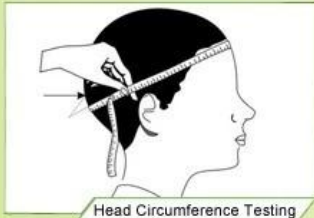

Head Circumference Testing