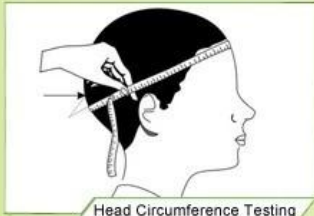

Head Circumference Testing