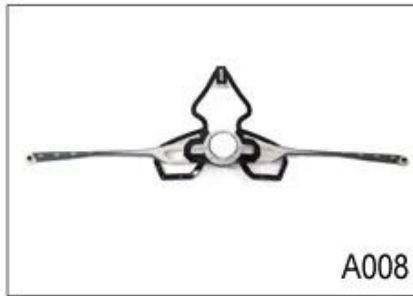

## Buckle Options

ITW standard helmet buckle

Traditional helmet buckle

Patent self-developed magnetic buckle

Fidlock magnetic buckle

We can also customize various colors buckle.

Don't be surprised! As a factory with 28-year R&D experience, we have developed a serie of adjustments for different helmets & comply with different helmet designs! You can find Up & Down adjuster, Y shape adjuster, LED adjuster, full head adjuster, transparent adjuster, integrated adjuster, etc. all at our factory! What's more, in order to satisfy your brand demand, we can add logo stickers or customize your exclusive adjuster according to your design or idea! The multi-color combination of our adjustments is also one of its highlights. We promise every rotating dial adjustment is of well-made & can provide you a comfortable & stable fitting experience!

## Adjustment System Options

A001

A002

A003

A004

A005

A006

A007