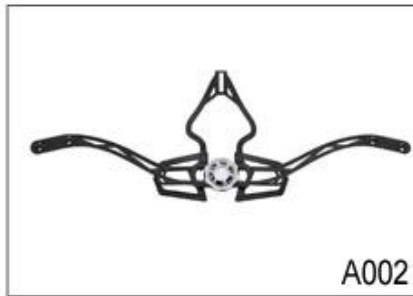

Adjustment System Options

There different kinds of inner padding fabric options.

EVA pads: It is closed cell and impervious to water, has resilient feel.

Mesh pads: it can prevent dust and small insect fly into the helmet during wild riding.

Nylon pads: antibacterial and skin-friendly, easy to clean.

Velvet pads: very soft and comfortable feeling.

Cool max pads: very high-end, can keep the hair dry and cool during riding.

Low quality pads: easy broken after friction with hair, uncomfortable and hot.