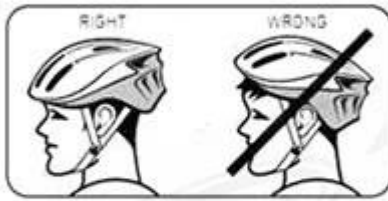

1. Helmet house

2. printing

3. PC blister tooling

4. In-Mold producing process

5. EPS In-mold tool

6. raw EPS material with different density

7. Inner padding Production

8. Packaging

9. finished helmet

STEP1
WEAR IT IN THE PROPER POSITION

STEP2
ADJUSTING THE STRAPS

STEP4
GETTING THE CORRECT
FIT FOR YOUR HELMET

STEP3
ADJUSTING THE CHIN STARP

HELMETS WITH VISTORS

PAYMENT

- We accept T/T ,Western Union or Paypal before production
- If buyers have any problems about payment , please contact us ASAP