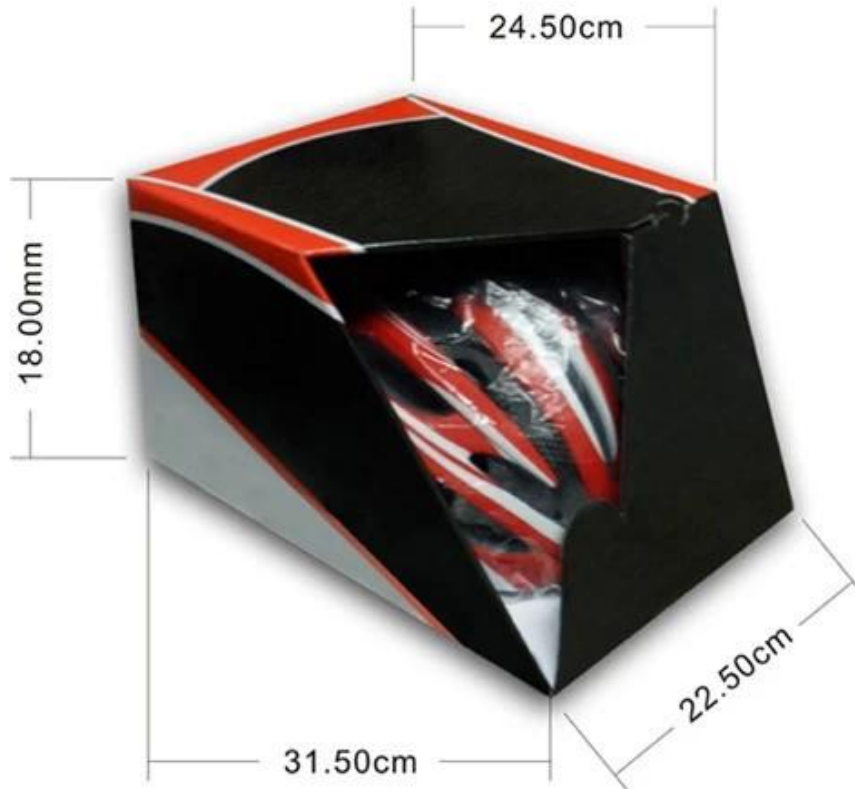

Products Feature:

| Item | Feature | Optional |
|--------------------------|--|--|
| 1.Product Name | road bike helmet | Casul helmet, road bike helmet |
| 2.Model Number | BD04 | |
| 3.Material | bike helmets design PC+EPS in mold technology,adjustment rubber knob,nylon chin strap and ITW buckle, headkey headring | EPS gray material, EPS+PC inmould helmet, adjustable chin strap with quick-release buckle; rear lock adjustment; cool comfortable pads EPS gray material, EPS+PC inmould helmet, adjustable chin strap with quick-release buckle; rear lock adjustment; cool comfortable pads - See more at: http://www.aurorasport.com/bicycle-helmet/193.html#sthash.j25DBJel.dpuf |
| 4. Visor | Removable visor | Block the sun and block the rain when riding |
| 5. Color | any pantone color | any pantone color |
| 6. Size | S/M(54-58cm) M/L (58-62CM) | standard adult size or children size |
| 7. Logo | sticker Printing, watermark, heat transfer, etc. | |
| 8. MOQ | 500 pcs Each color no less than 300pcs | |
| 9. Carton Size | 73*58*35CM | |
| 10. Packing | 12pcs/ctn 10pcs master ctn | |
| 11. Price Term | FOB | |
| 12. Shipping Method | By sea or by air express | |
| 13. Payment Terms | Paypal T/T, Western Union, L/C | |
| 14. Sample time | 4-7 | after we receive your sample details |
| 15. Production Lead Time | 20-30 days | after your confirmation to pre-production samples, and also according to your order quantity |

Packaging

Items per Carton: 12 Pieces/Carton

Package Measurements: 73X58X35 cm

Gross Weight: 6.50 kg

Package Type: 1PCS/PP bag with color box, 12 PCS PER BROWN CARTON

About our headform

[European Headform:](#)

An Oval shaped helmet is designed for a rider's head with a dimension which is considerably fit for Europeans.

Generic headform:

A generic headform helmet is designed for a rider's head with a dimension which is slightly longer front-to-back than its side-to-side measurement.