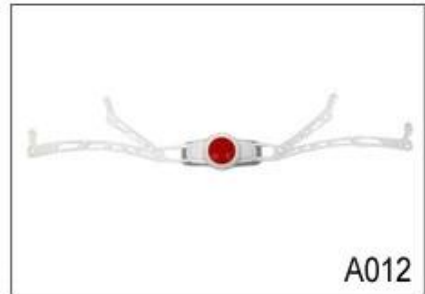

A008

A009

A010

A011

A012

There different kinds of inner padding fabric options.

EVA pads: It is closed cell and impervious to water, has resilient feel.

Mesh pads: it can prevent dust and small insect fly into the helmet during wild riding.