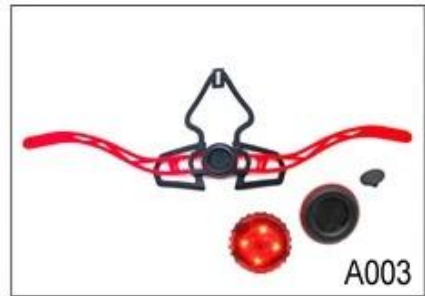

We can also customize various colors buckle.

Don't be surprised! As a factory with 23-year R&D experience, we have developed a serie of adjustments for different helmets & comply with different helmet designs! You can find Up & Down adjuster, Y shape adjuster, LED adjuster, full head adjuster, transparent adjuster, integrated adjuster, etc. all at our factory! What's more, in order to satisfy your brand demand, we can add logo stickers or customize your exclusive adjuster according to your design or idea! The multi-color combination of our adjustments is also one of its highlights. We promise every rotating dial adjustment is of well-made & can provide you a comfortable & stable fitting experience!

## Adjustment System Options

A001

A002

A003

A004

A005

A006

A007