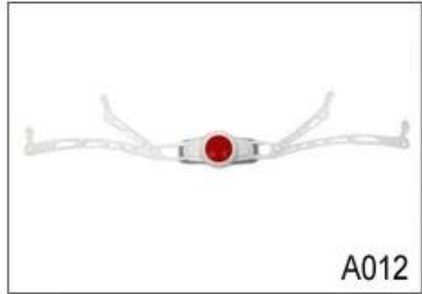

A008

A009

A010

A011

A012

## Female Parts Options To Anchor Adjuster

There different kinds of inner padding fabric options.

EVA pads: It is closed cell and impervious to water, has resilient feel.

Mesh pads: it can prevent dust and small insect fly into the helmet during wild riding.