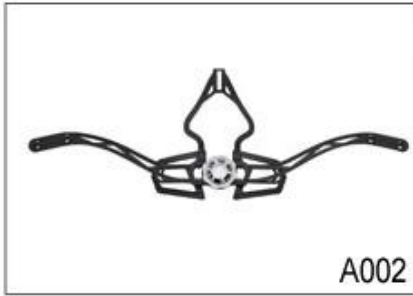

Adjustment System Options