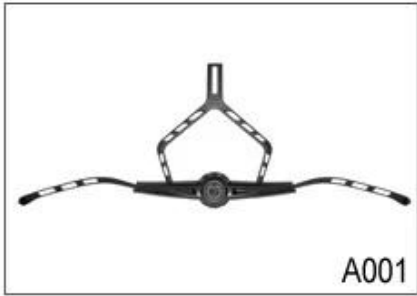

## Strap Buckle And Divider Options

We can also customize various colors buckle.

Don't be surprised! As a factory with 23-year R&D experience, we have developed a serie of adjustments for different helmets & comply with different helmet designs! You can find Up & Down adjuster, Y shape adjuster, LED adjuster, full head adjuster, transparent adjuster, integrated adjuster, etc. all at our factory! What's more, in order to satisfy your brand demand, we can add logo stickers or customize your exclusive adjuster according to your design or idea! The multi-color combination of our adjustments is also one of its highlights. We promise every rotating dial adjustment is of well-made & can provide you a comfortable & stable fitting experience!

# Adjustment System Options

A001

A002

A003

A004

A005

A006

A007