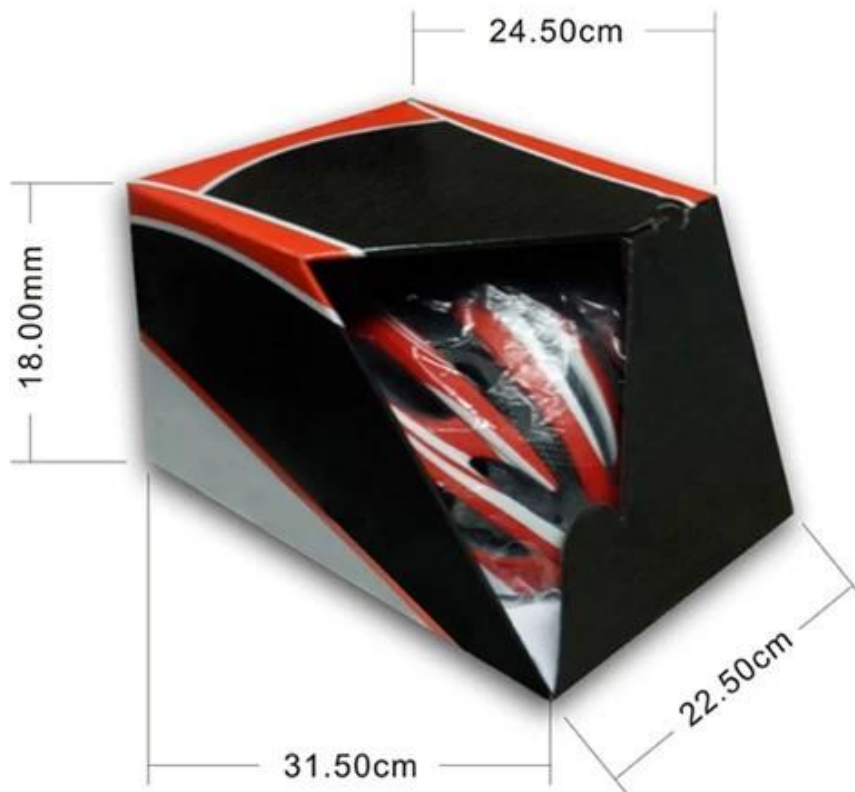

## Packaging

Items per Carton: 12 Pieces/Carton

Package Measurements: 73X58X35 cm

Gross Weight: 6.50 kg

Package Type: 1PCS/PP bag with color box, 12 PCS PER BROWN CARTON