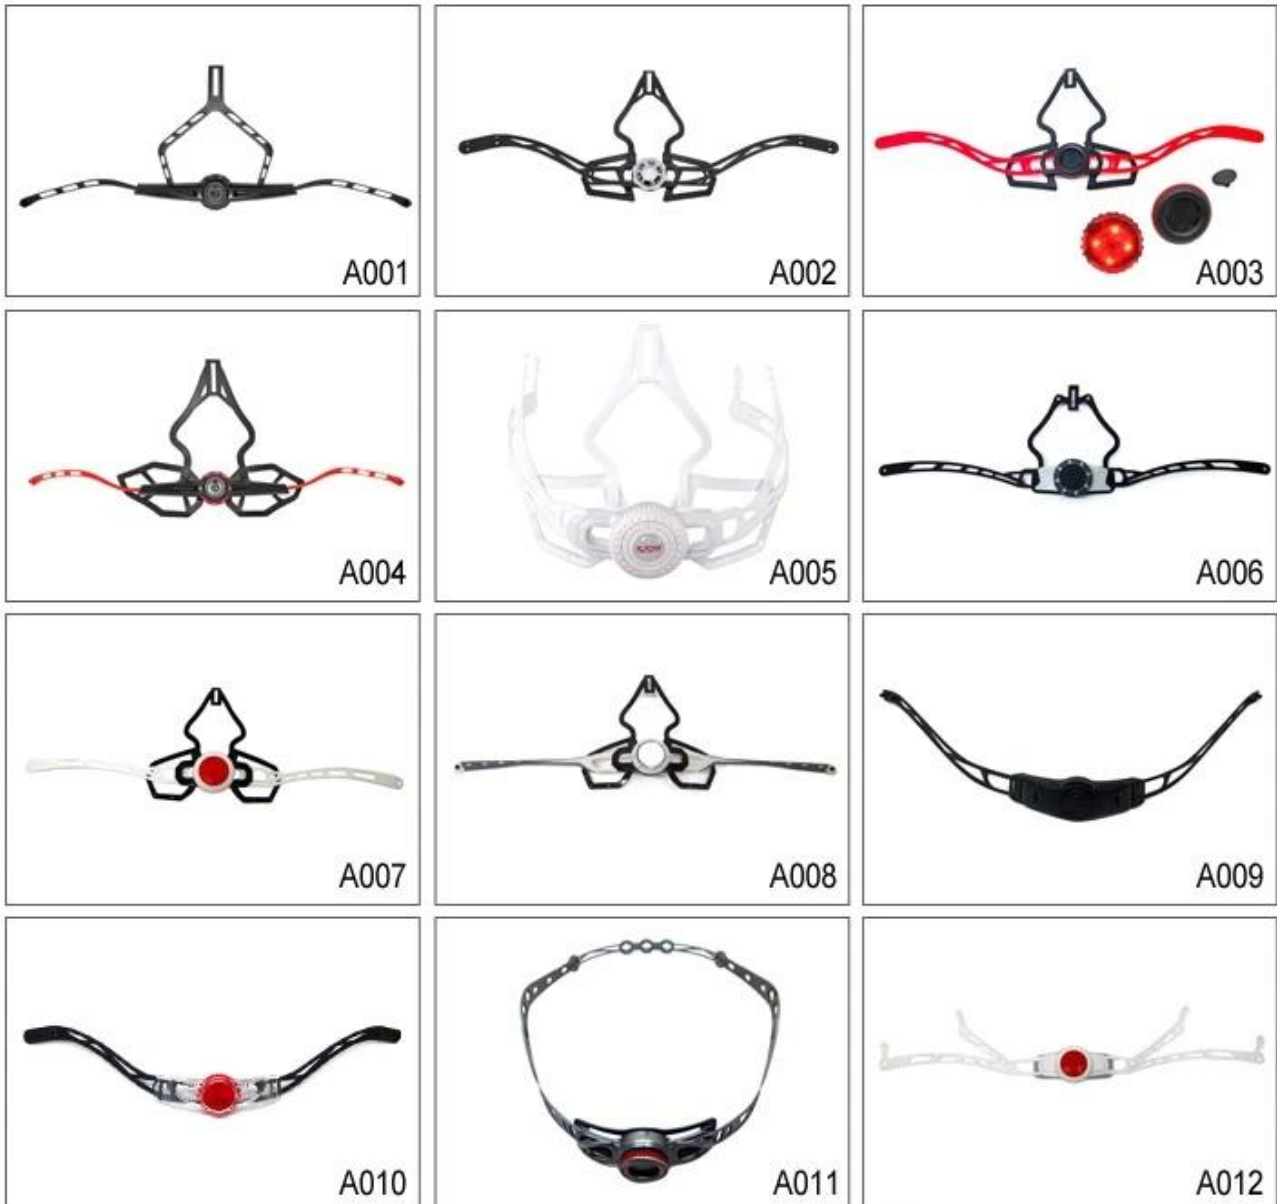

Don't be surprised! As a factory with 23-year R&D experience, we have developed a serie of adjustments for different helmets & comply with different helmet designs! You can find Up & Down adjuster, Y shape adjuster, LED adjuster, full head adjuster, transparent adjuster, integrated adjuster, etc. all at our factory! What's more, in order to satisfy your brand demand, we can add logo stickers or customize your exclusive adjuster according to your design or idea! The multi-color combination of our adjustments is also one of its highlights. We promise every rotating dial adjustment is of well-made & can provide you a comfortable & stable fitting experience!

Adjustment System Options

There different kinds of inner padding fabric options.

EVA pads: It is closed cell and impervious to water, has resilient feel.

Mesh pads: it can prevent dust and small insect fly into the helmet during wild riding.

Nylon pads: antibacterial and skin-friendly, easy to clean.

Velvet pads: very soft and comfortable feeling.

Cool max pads: very high-end, can keep the hair dry and cool during riding.