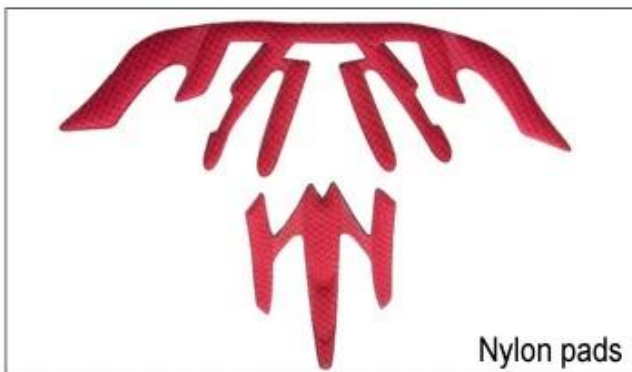

## Adjustment System Options

There different kinds of inner padding fabric options.

EVA pads: It is closed cell and impervious to water, has resilient feel.

Mesh pads: it can prevent dust and small insect fly into the helmet during wild riding.

Nylon pads: antibacterial and skin-friendly, easy to clean.

Velvet pads: very soft and comfortable feeling.

Cool max pads: very high-end, can keep the hair dry and cool during riding.

Low quality pads: easy broken after friction with hair, uncomfortable and hot.

## Inner Padding Fabric Options

EVA pads

Mesh pads

Nylon pads

Velvet pads

Cool max pads

Low quality pads

Breathability and comfort are extremely important, that's why the Manta features Airlite straps which are 15% lighter than a standard helmet strap. Tetoron straps are lighter, stronger and more breathable than a normal helmet strap. They also do not stick to the face as easily when temperatures begin to increase. Fast Adapting System webbing can be easily and continuously tailored to your exact head shape. The helmet stays securely on the head in all situations and the webbing straps are always in the best position.