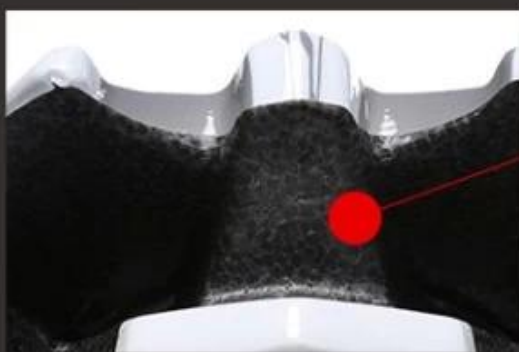

## goggle

Including face grille conforming to EN 166/174 for excellent protection against fog and scratch.

## patent adjustment

High density EPS liner imported from USA

85%

High density EPS liner can absorb 85% impact energy, and have a protective effect on our head.