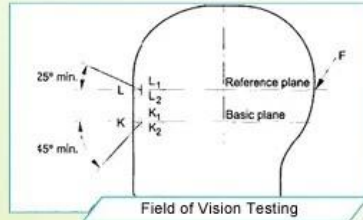

Every manufacturing steps at AURORA follows adhere to strict quality parameters and focus on quality throughout the each stagesinvolved. All raw material and semi finished goods at AURORA pass strict quality control. The finished product, helmets at Aurora is then tested and qualified to export to the world.