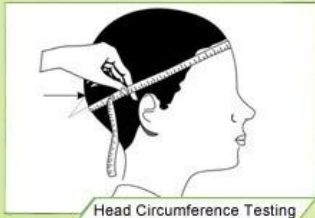

Head Circumference Testing