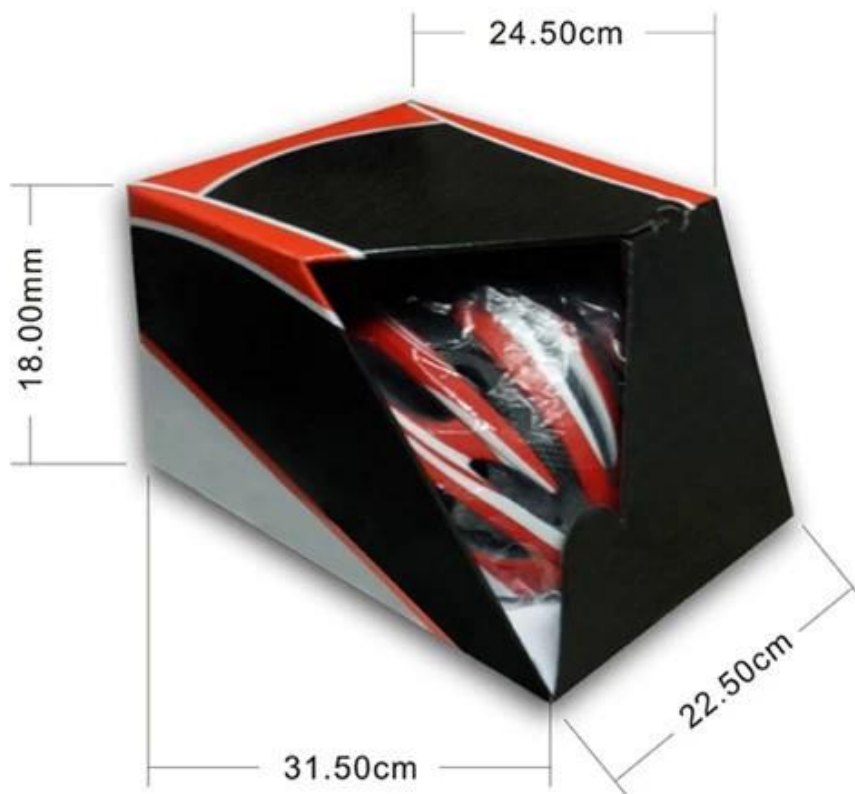

Packaging & Shipping

Items per Carton: 12 Pieces/Carton

Package Measurements: 73X58X35 cm

Gross Weight: 6.50 kg

Package Type: 1PCS/PP bag wth international riding helmets color box, 12 PCS PER BROWN CARTON

Packaging

Items per Carton: 12 Pieces/Carton

Package Measurements: 73X58X35 cm

Gross Weight: 6.50 kg

Package Type: 1PCS/PP bag wth color box, 12 PCS PER BROWN CARTON

Even though we have considered every necessary elements to enhance the body structure in design, but we still use the professional equipments to inspect every aspects of our product! Our advanced in-house australian equestrian testing lab was built according to EN1078, EN397, EN12492, CPSC, etc. testing requirements. Before our mass production or send it to third-party testing organization, we check the quality ourselves & make sure they are qualified!