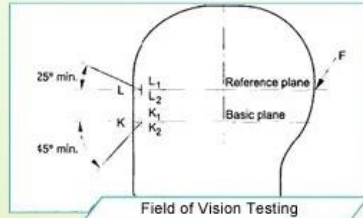

Field of Vision Testing

Every manufacturing steps at AURORA follows adhere to strict quality parameters and focus on quality throughout the each stagesinvolved. All raw material and semi finished goods at AURORA pass strict quality control. The finished product, helmets at Aurora is then tested and qualified to export to the world.