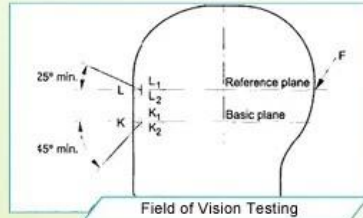

Every manufacturing steps at AURORA follows adhere to strict quality parameters and focus on quality throughout the each stagesinvolved. All raw material and semi finished goods at AURORA pass strict quality control. The finished product, helmets at Aurora is then tested and qualified to export to the world.