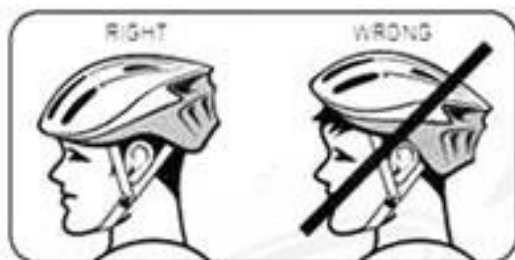

AU-K004 fashion design city casual helmet for scooters or mini segway

Aurora - Your China Helmet Expert, Alibaba Highly Skateboard helmet recommended supplier.

The advantages of city casual helmet:

1. It's super lightest, and well-ventilated.
 2. Three-dimensional duct design: This design is very aerodynamic drag coefficient is small, in the process of riding, people wear more cool.
 3. injection technology: offer great protection when helmet be impacted, the entire helmet uniform force.
 - . The black EPS material is imported from American.
 7. The skate accessories: adjustable chin strap with quick-release buckle; rear lock adjustment; cool comfortable pads.
 8. Certification: CE EN1078 certified for impact protection.
- New helmet AU-K004 high quality Skate Helmet With CE approved.

1. Helmet house

2. printing

3. PC blister tooling

4. In-Mold producing process

5. EPS In-mold tool

6. raw EPS material with different density

7. Inner padding Production

8. Packaging

9. finished helmet

STEP1
WEAR IT IN THE PROPER POSITION

STEP2
ADJUSTING THE STRAPS

STEP4
GETTING THE CORRECT
FIT FOR YOUR HELMET

STEP3
ADJUSTING THE CHIN STRAP

HELMETS WITH VISTORS

PAYMENT AND SHIPPING

PAYMENT