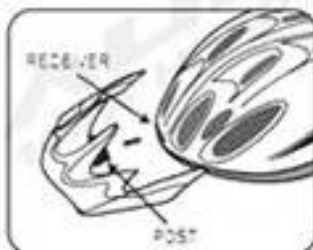

AU-K004 fashion design city casual helmet for scooters or mini segway

Aurora - Your China Helmet Expert, Alibaba Highly Skateboard helmet recommended supplier.

The advantages of city casual helmet:

1. It's super lightest, and well-ventilated.
 2. Three-dimensional duct design: This design is very aerodynamic drag coefficient is small, in the process of riding, people wear more cool.
 3. injection technology: offer great protection when helmet be impacted, the entire helmet uniform force.
 - . The black EPS material is imported from American.
 7. The skate accessories: adjustable chin strap with quick-release buckle; rear lock adjustment; cool comfortable pads.
 8. Certification: CE EN1078 certified for impact protection.
- New helmet AU-K004 high quality Skate Helmet With CE approved.

9. finished helmet

STEP1
WEAR IT IN THE PROPER POSITION

STEP2
ADJUSTING THE STRAPS

STEP4
GETTING THE CORRECT
FIT FOR YOUR HELMET

STEP3
ADJUSTING THE CHIN STRAP

HELMETS WITH VISTORS

PAYMENT AND SHIPPING

PAYMENT