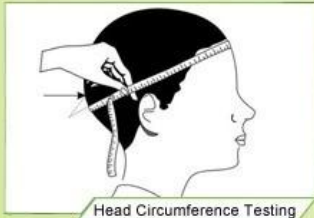

Head Circumference Testing