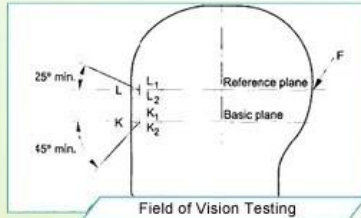

Field of Vision Testing

Every manufacturing steps at AURORA follows adhere to strict quality parameters and focus on quality throughout the each stagesinvolved. All raw material and semi finished goods at AURORA pass strict quality control. The finished product, helmets at Aurora is then tested and qualified to export to the world.