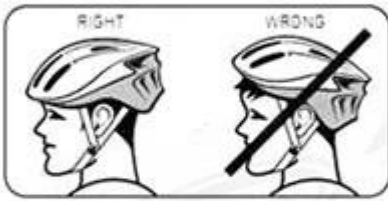

1. Helmet house

2. printing

3. PC blister tooling

4. In-Mold producing process

5. EPS In-mold tool

6. raw EPS material with different density

7. Inner padding Production

8. Packaging

9. finished helmet

STEP1
WEAR IT IN THE PROPER POSITION

STEP2
ADJUSTING THE STRAPS

STEP4
GETTING THE CORRECT
FIT FOR YOUR HELMET

STEP3
ADJUSTING THE CHIN STARP

HELMETS WITH VISTORS

PAYMENT

- We accept T/T ,Western Union or Paypal before production
- If buyers have any problems about payment , please contact us ASAP