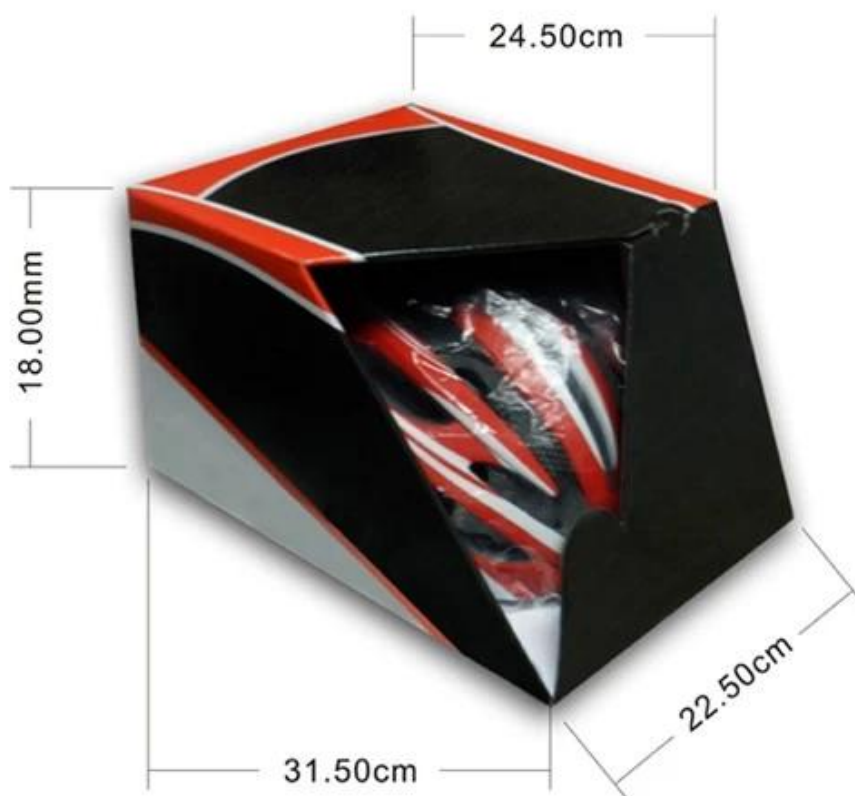

### Packaging

Items per Carton: 12 Pieces/Carton

Package Measurements: 73X58X35 cm

Gross Weight: 6.50 kg

Package Type: 1PCS/PP bag wth color box, 12 PCS PER BROWN CARTON