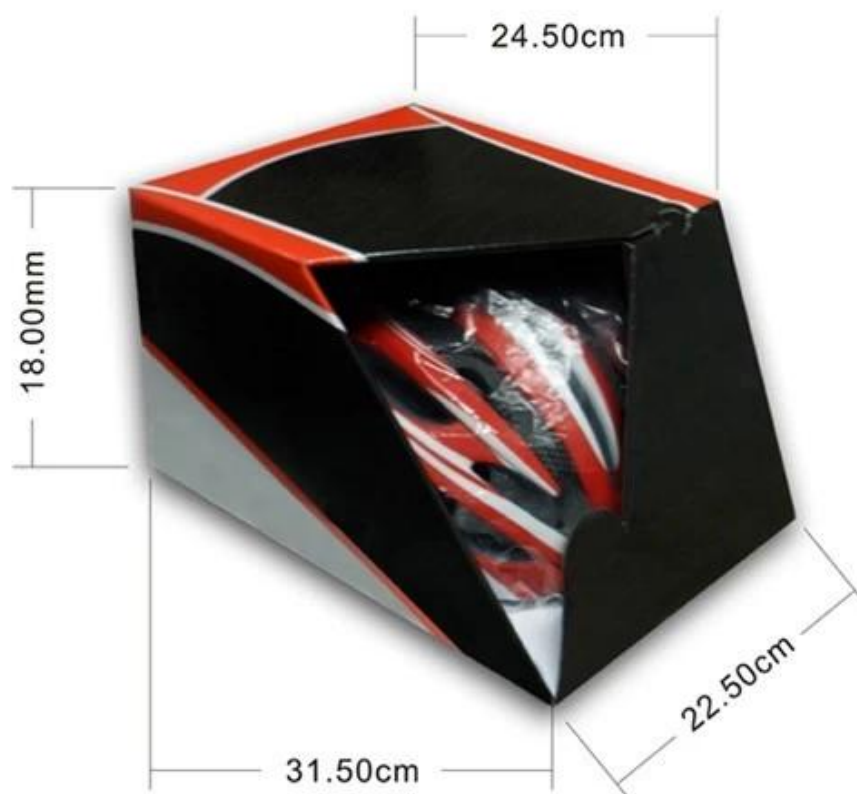

## Packaging

Items per Carton: 12 Pieces/Carton

Package Measurements: 73X58X35 cm

Gross Weight: 6.50 kg

Package Type: 1PCS/PP bag wth color box, 12 PCS PER BROWN CARTON