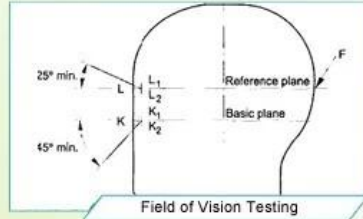

Every manufacturing steps at AURORA follows adhere to strict quality parameters and focus on quality throughout the each stagesinvolved. All raw material and semi finished goods at AURORA pass strict quality control. The finished product, helmets at Aurora is then tested and qualified to export to the world.