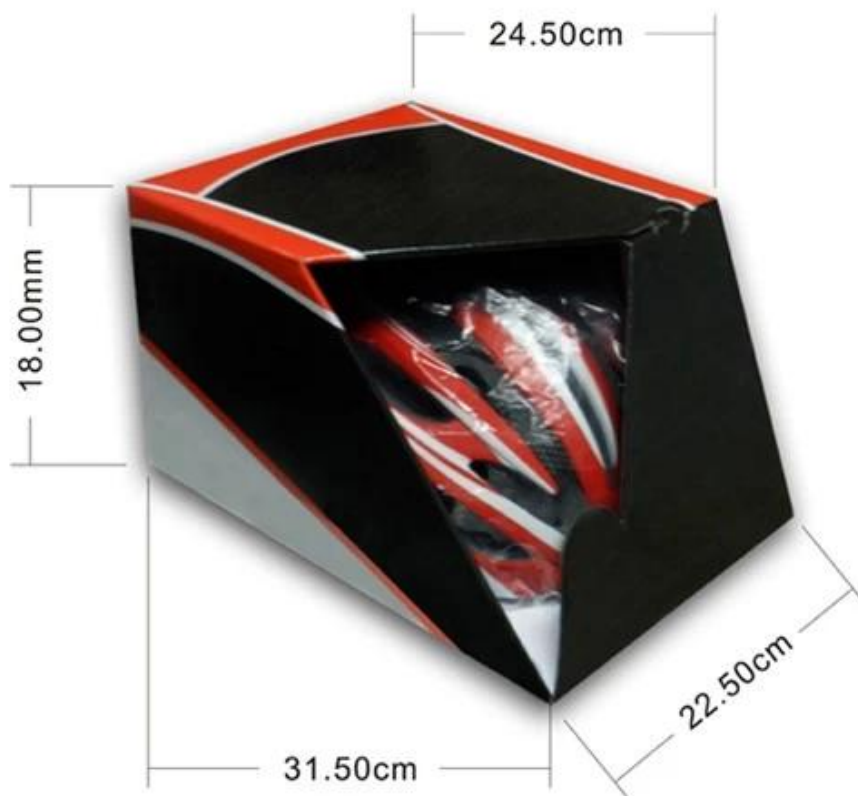

### Packaging

Items per Carton: 12 Pieces/Carton

Package Measurements: 73X58X35 cm

Gross Weight: 6.50 kg

Package Type: 1PCS/PP bag wth color box, 12 PCS PER BROWN CARTON