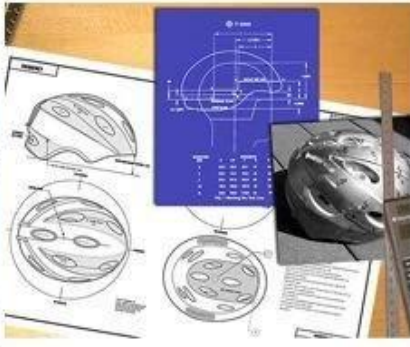

Customize for brand