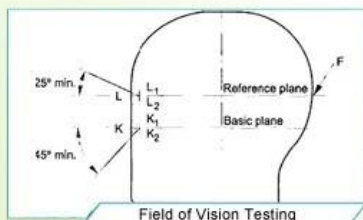

сами и убедитесь, что они являются квалифицированными!

INNER HOUSE TESTING

“Testing Procedures”

The Impact force detected

Field of Vision Testing

Every manufacturing steps at AURORA follows adhere to strict quality parameters and focus on quality throughout the each stagesinvolved. All raw material and semi finished goods at AURORA pass strict quality control. The finished product, helmets at Aurora is then tested and qualified to export to the world.