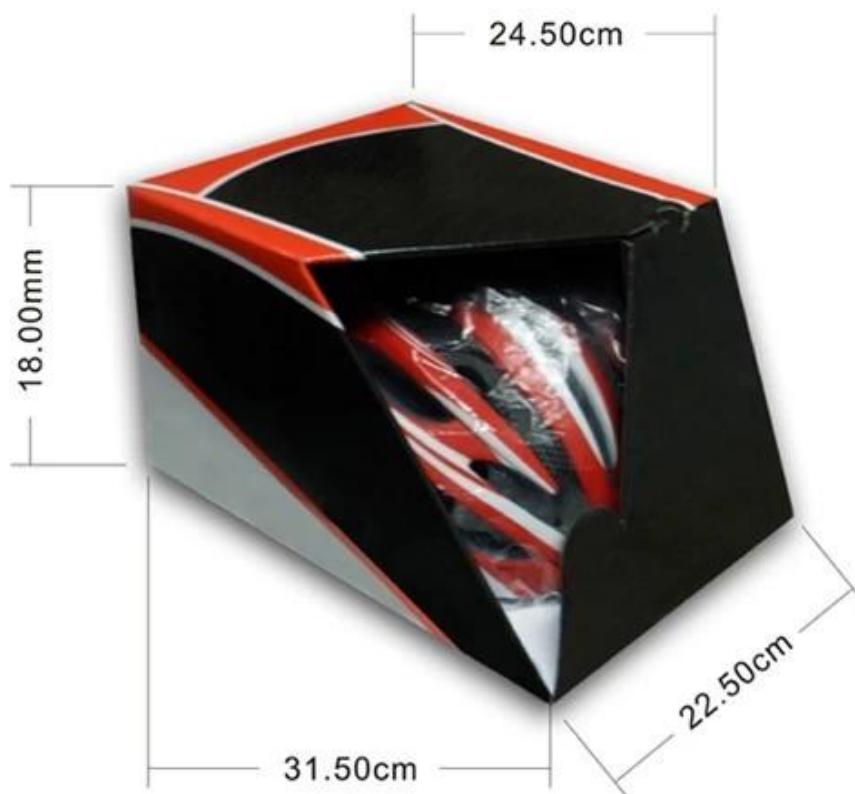

## Packaging

Items per Carton: 12 Pieces/Carton

Package Measurements: 73X58X35 cm

Gross Weight: 6.50 kg

Package Type: 1PCS/PP bag with color box, 12 PCS PER BROWN CARTON