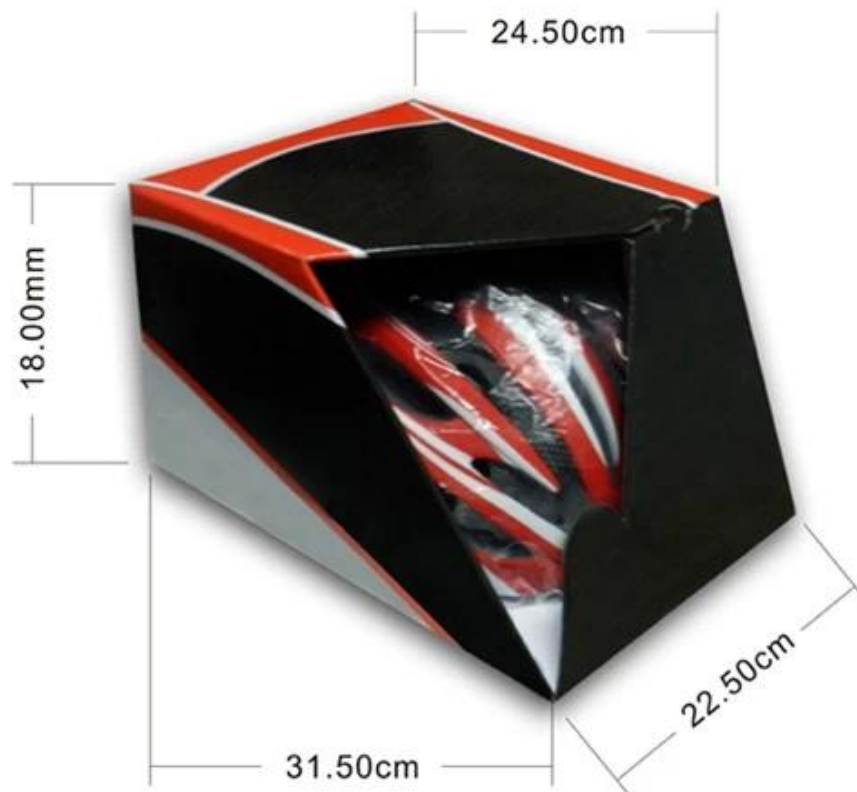

## Packaging

Items per Carton: 12 Pieces/Carton

Package Measurements: 73X58X35 cm

Gross Weight: 6.50 kg

Package Type: 1PCS/PP bag wth color box, 12 PCS PER BROWN CARTON