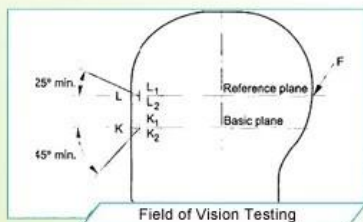

Every manufacturing steps at AURORA follows adhere to strict quality parameters and focus on quality throughout the each stagesinvolved. All raw material and semi finished goods at AURORA pass strict quality control. The finished product, helmets at Aurora is then tested and qualified to export to the world.