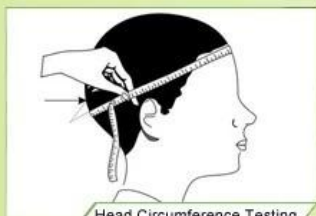

Head Circumference Testing