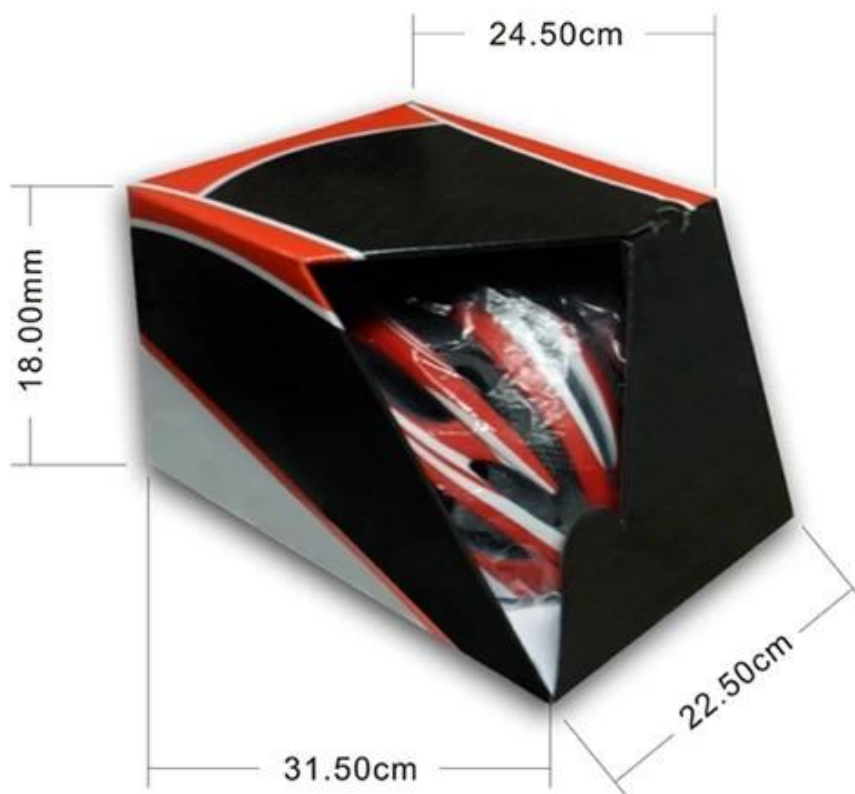

## Packaging

Items per Carton: 12 Pieces/Carton

Package Measurements: 73X58X35 cm

Gross Weight: 6.50 kg

Package Type: 1PCS/PP bag wth color box, 12 PCS PER BROWN CARTON