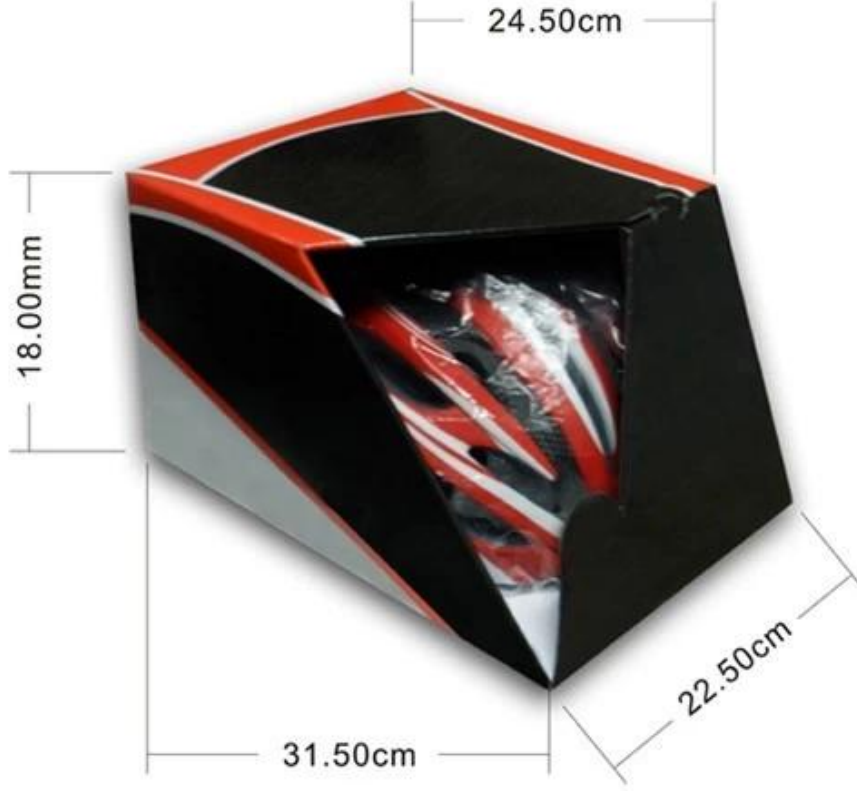

## Packaging

Items per Carton: 12 Pieces/Carton

Package Measurements: 73X58X35 cm

Gross Weight: 6.50 kg

Package Type: 1PCS/PP bag wth color box, 12 PCS PER BROWN CARTON