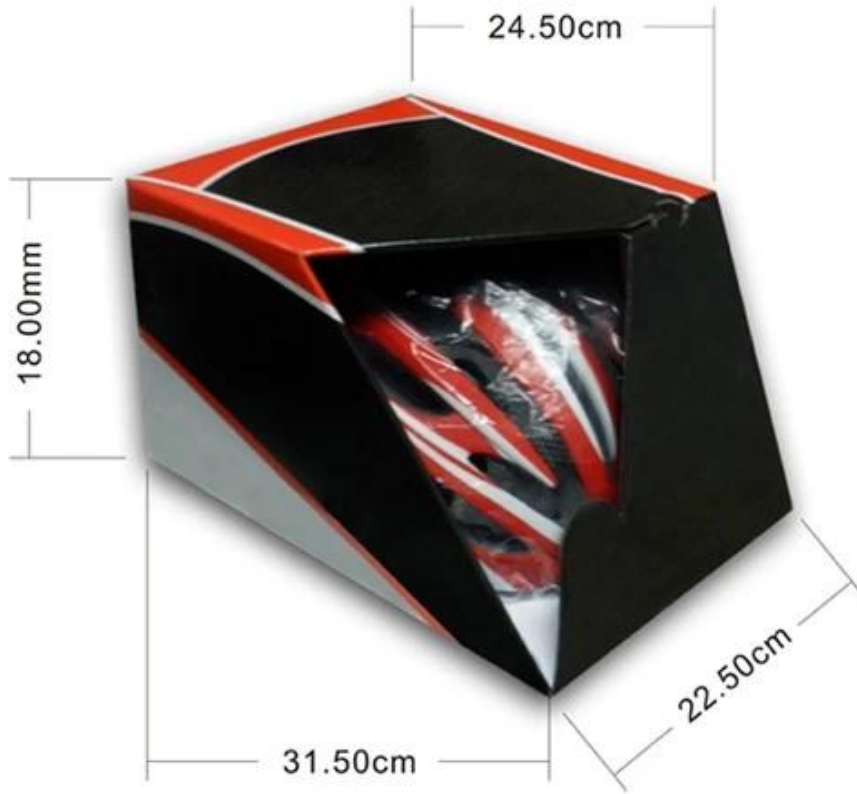

## Packaging

Items per Carton: 12 Pieces/Carton

Package Measurements: 73X58X35 cm

Gross Weight: 6.50 kg

Package Type: 1PCS/PP bag wth color box, 12 PCS PER BROWN CARTON