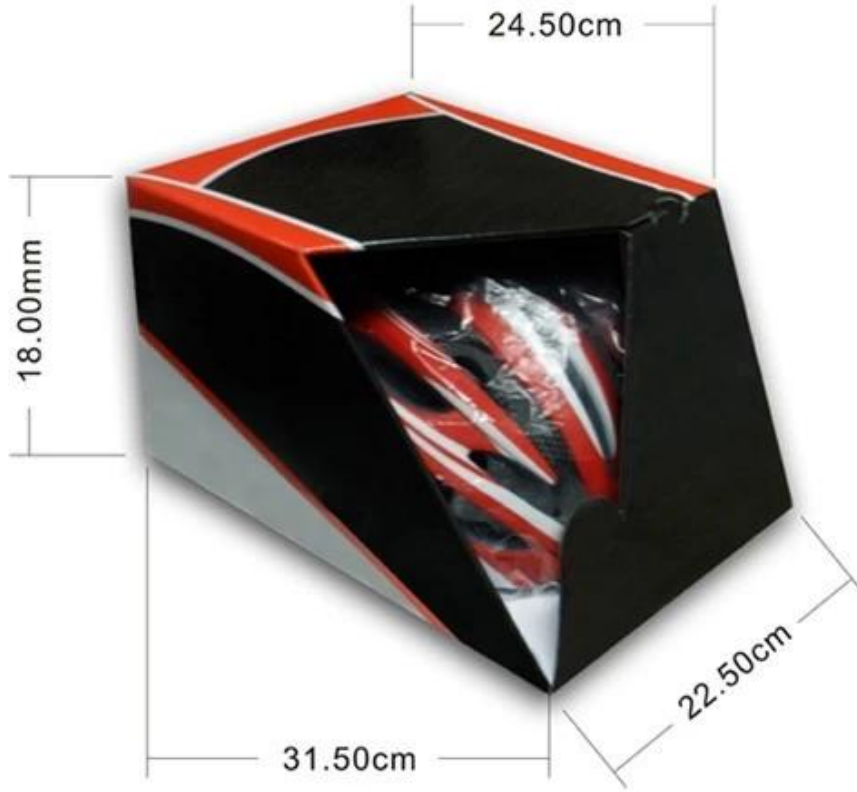

Ambalaj ve amp; Nakliye

Packaging

Items per Carton: 12 Pieces/Carton

Package Measurements: 73X58X35 cm

Gross Weight: 6.50 kg

Package Type: 1PCS/PP bag wth color box, 12 PCS PER BROWN CARTON

Bizim kafa formu hakkında