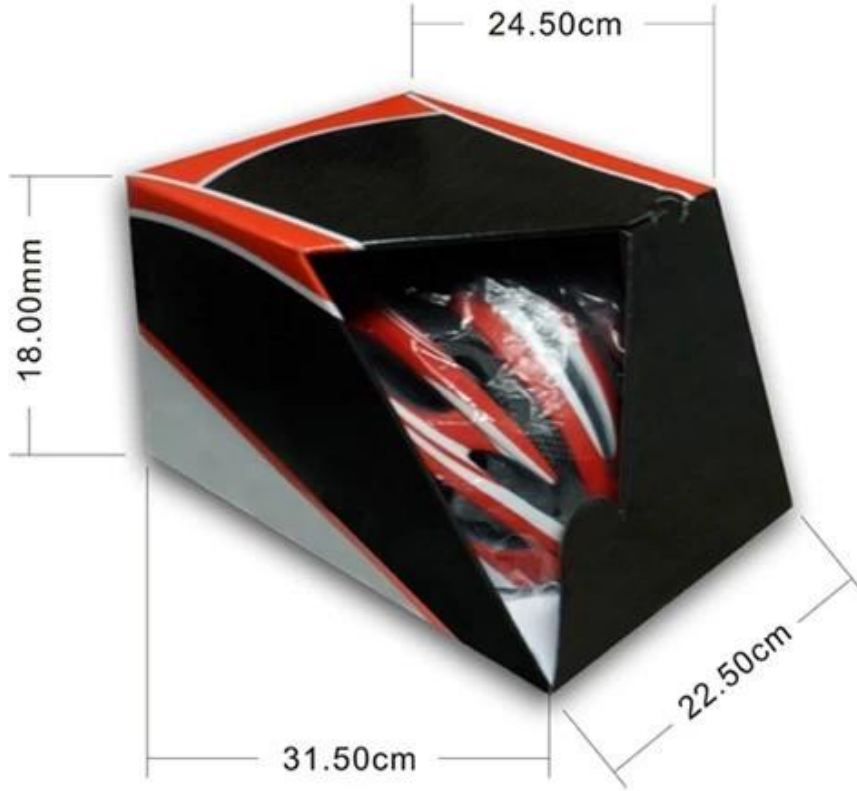

## Packaging

Items per Carton: 12 Pieces/Carton

Package Measurements: 73X58X35 cm

Gross Weight: 6.50 kg

Package Type: 1PCS/PP bag wth color box, 12 PCS PER BROWN CARTON