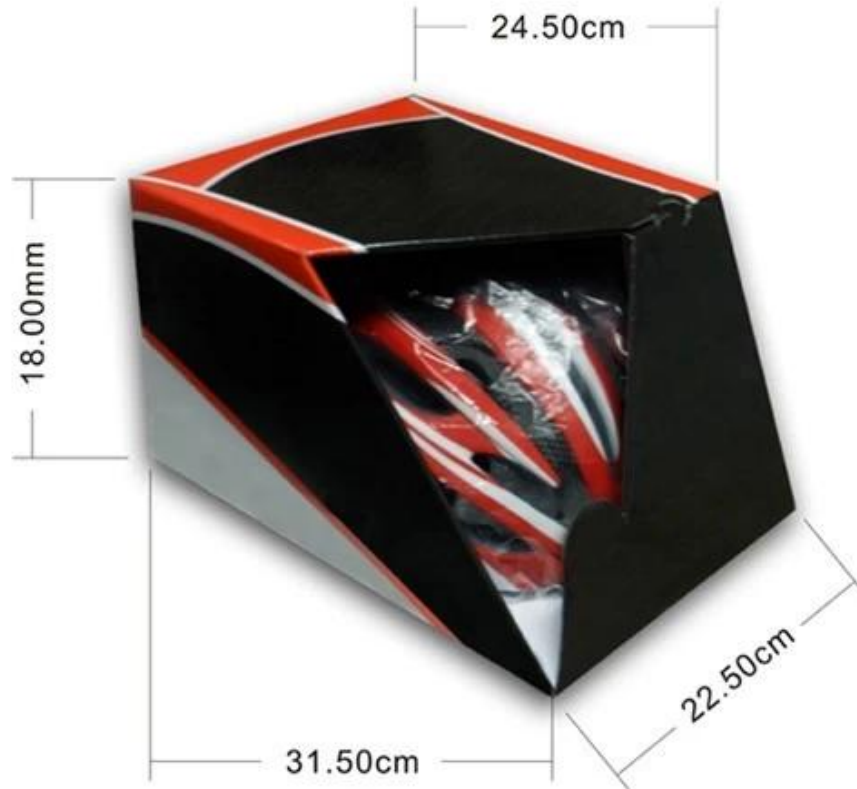

Packaging

Items per Carton: 12 Pieces/Carton

Package Measurements: 73X58X35 cm

Gross Weight: 6.50 kg

Package Type: 1PCS/PP bag wth color box, 12 PCS PER BROWN CARTON

“Testing Procedures”

The Impact force detected