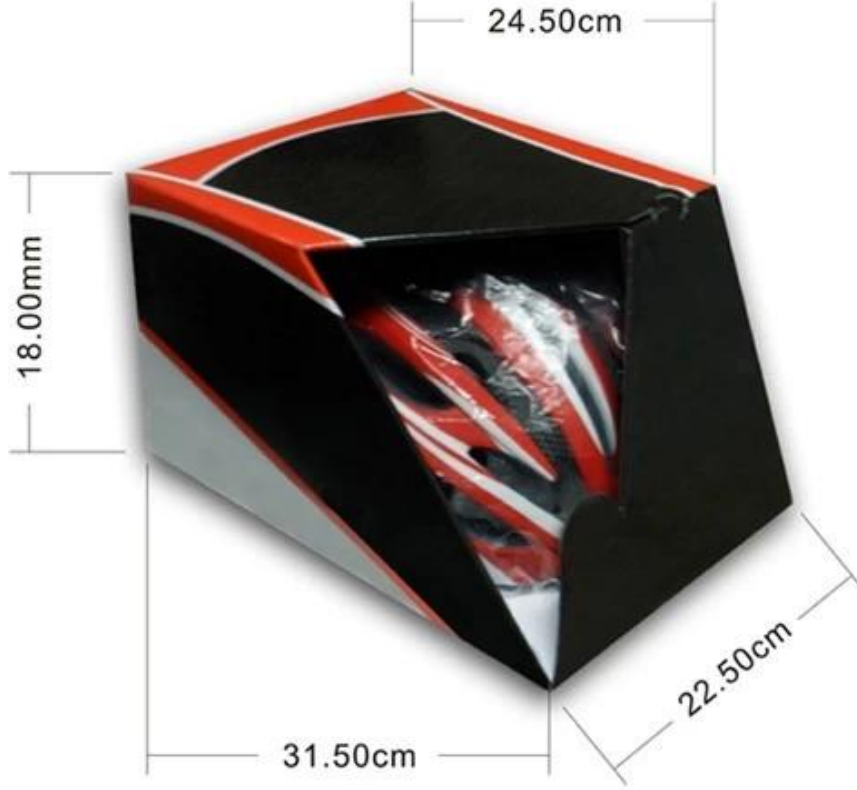

## Packaging

Items per Carton: 12 Pieces/Carton

Package Measurements: 73X58X35 cm

Gross Weight: 6.50 kg

Package Type: 1PCS/PP bag wth color box, 12 PCS PER BROWN CARTON