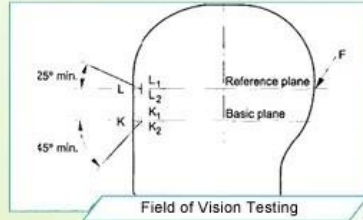

Every manufacturing steps at AURORA follows adhere to strict quality parameters and focus on quality throughout the each stagesinvolved. All raw material and semi finished goods at AURORA pass strict quality control. The finished product, helmets at Aurora is then tested and qualified to export to the world.