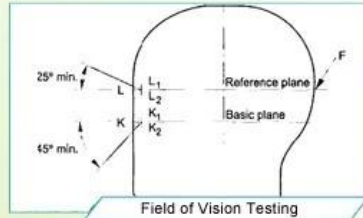

Field of Vision Testing

Every manufacturing steps at AURORA follows adhere to strict quality parameters and focus on quality throughout the each stagesinvolved. All raw material and semi finished goods at AURORA pass strict quality control. The finished product, helmets at Aurora is then tested and qualified to export to the world.