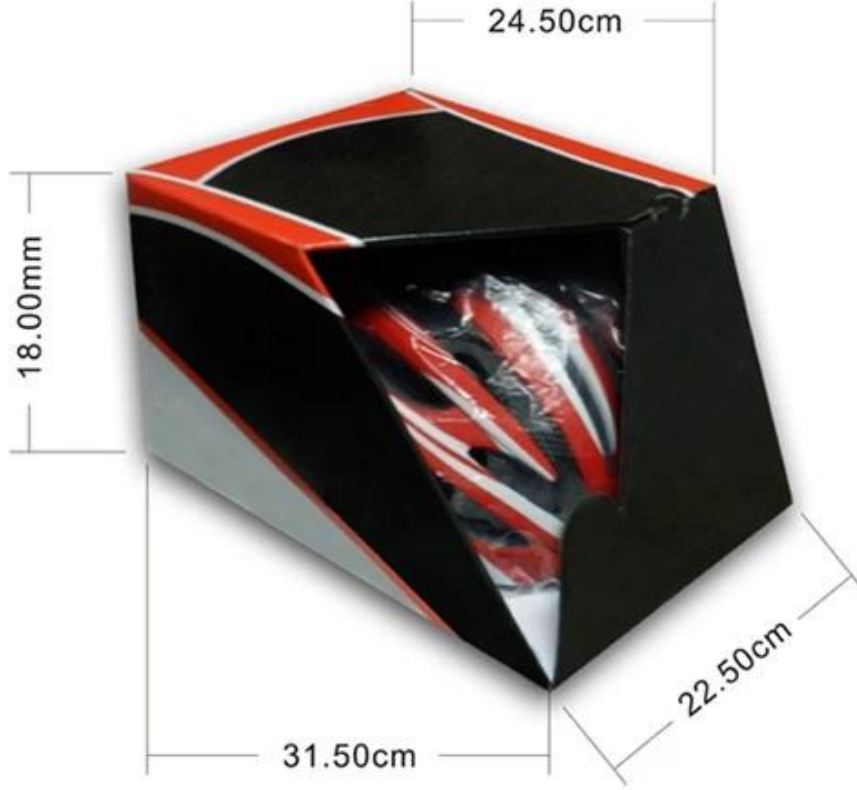

Uygulama alanı

Packaging

Items per Carton: 12 Pieces/Carton

Package Measurements: 73X58X35 cm

Gross Weight: 6.50 kg

Package Type: 1PCS/PP bag wth color box, 12 PCS PER BROWN CARTON

Bizim kafa formu hakkında