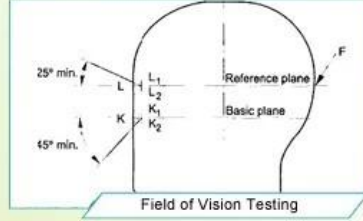

Every manufacturing steps at AURORA follows adhere to strict quality parameters and focus on quality throughout the each stagesinvolved. All raw material and semi finished goods at AURORA pass strict quality control. The finished product, helmets at Aurora is then tested and qualified to export to the world.