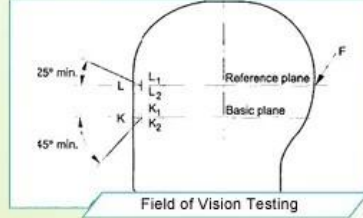

Every manufacturing steps at AURORA follows adhere to strict quality parameters and focus on quality throughout the each stagesinvolved. All raw material and semi finished goods at AURORA pass strict quality control. The finished product, helmets at Aurora is then tested and qualified to export to the world.