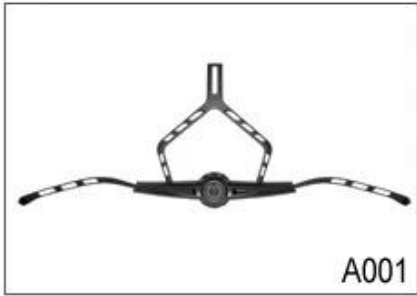

Adjustment System Options