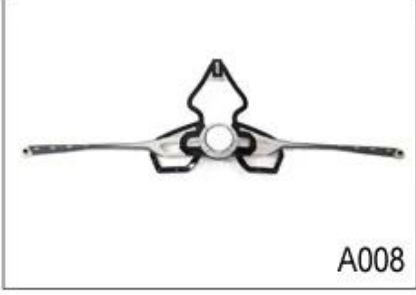

Adjustment System Options