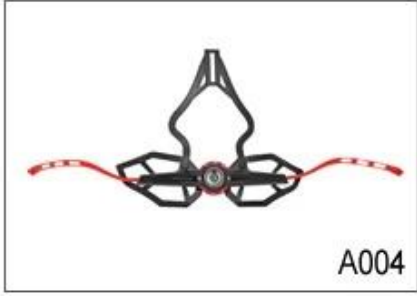

Adjustment System Options