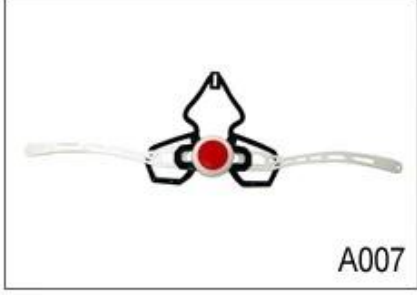

Adjustment System Options