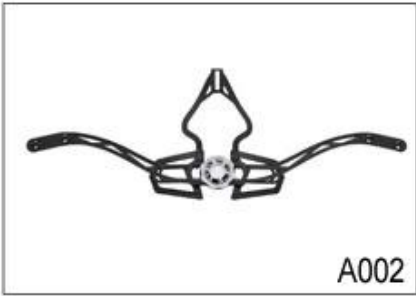

Adjustment System Options