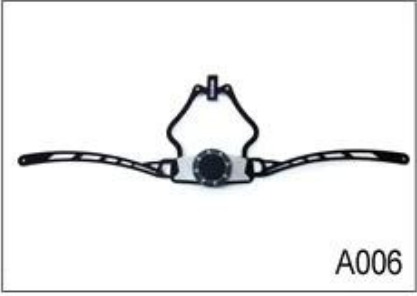

Adjustment System Options