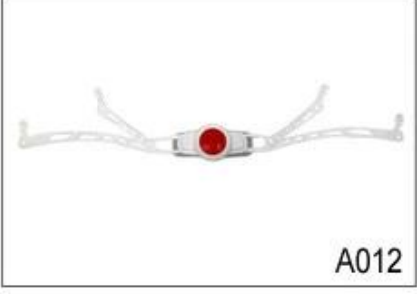

Adjustment System Options