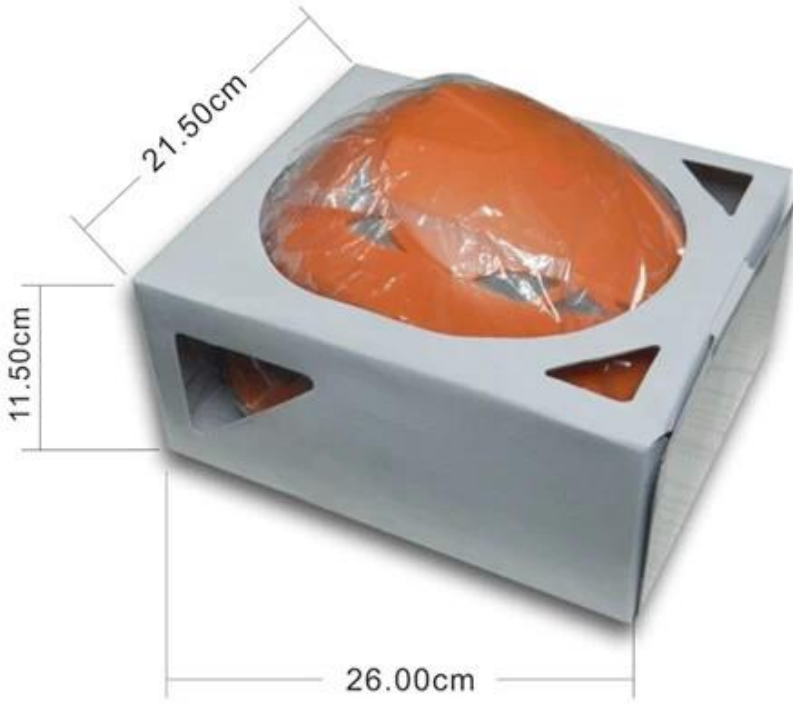

18pcs/ctn

color box: 26*21.5*11.5cm

mastercarton: 80*45*44CM

20ft Loadability: 2500pcs